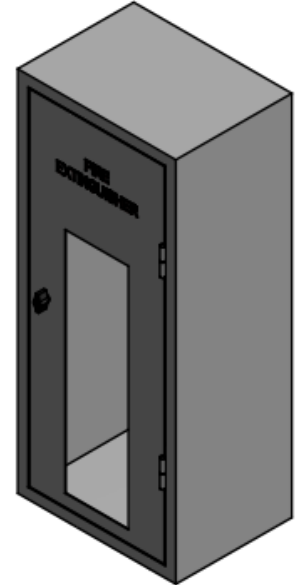

LINGJACK
林傑

FIRE EXTINGUISHER CABINET

9KG FIRE EXTINGUISHER STAINLESS STEEL CABINET

MODEL : C-L2S

Specification :

- Type : Wall Mounted
- Size : 300mm(W) x 220mm(D) x 700mm(H)
- Material : Stainless Steel SS316
- Material Thickness : 1.0mm
- Accessories : Plain Viewing Glass
- Type of Lock : Thumb Latch Knob
- Finishing : Hairline
- Gross Weight : 7.5 kg

Features :

- Quality Finishing
- Big Viewing Glass for Easy Identification of Fire Extinguisher
- Available in Different Color to Suit Different Environment.

Approvals: ISO 9001 Quality Management

Origin : Made in Singapore

GOOD QUALITY GREAT SERVICES

www.lingjack.com